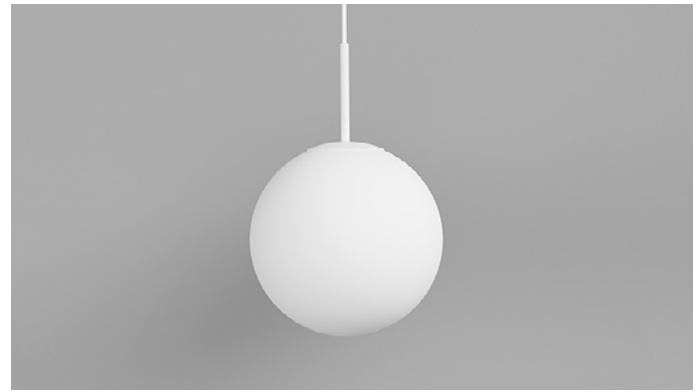

# ORB MAX

LIGHTING REPUBLIC.

Large | Textured Black  
i02.55.L.BL

Large | Textured White  
i02.55.L.WH

Extra Large | Textured Black  
i02.55.XL.BL

Extra Large | Textured White  
i02.55.XL.WH

## DESCRIPTION

With an emphasis on the curvature and smoothness of a simple sphere, the Orb Max Pendant Light is the perfect addition to any residential or commercial space.

## PRODUCT DETAILS

**Application**  
Indoor Pendant Light

**Dimensions**  
Large: Ø30cm x 45cm  
Extra Large: Ø40cm x 55cm

**Materials**  
Shade: Mouth-Blown Glass  
Fixture: Aluminium

**Finishes**  
Shade: White  
Fixture: Textured Black  
or Textured White

## NOTES

The delicateness of the pendant's petite cable and textured suspension is juxtaposed with its bold circular shape.

Installation  
Instructions