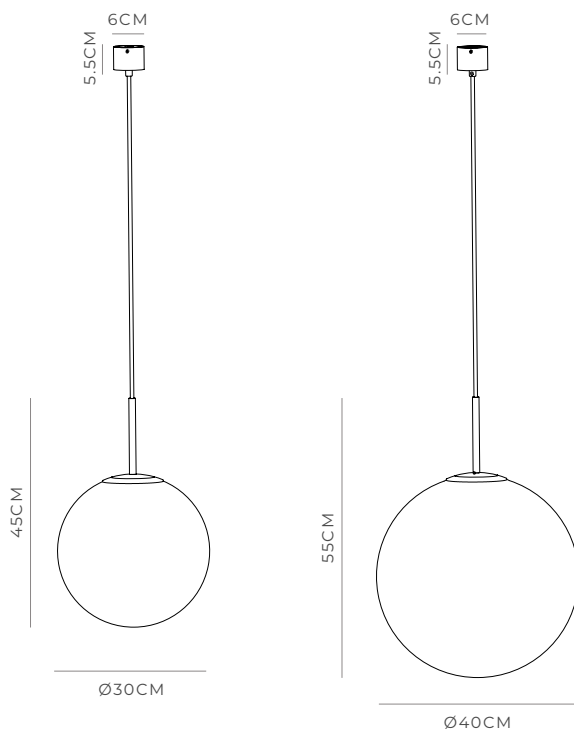

## DESCRIPTION

With an emphasis on the curvature and smoothness of a simple sphere, the Orb Max Pendant Light is the perfect addition to any residential or commercial space.

## PRODUCT DETAILS

**Application**  
Indoor Pendant Light

**Dimensions**  
Large: Ø30cm x 45cm  
Extra Large: Ø40cm x 55cm

**Materials**  
Shade: Mouth-Blown Glass  
Fixture: Aluminium

**Finishes**  
Shade: White  
Fixture: Textured Black  
or Textured White

**Light Source**  
E27 Max 9W LED

**Cord**  
200cm

## NOTES

The delicateness of the pendant's petite cable and textured suspension is juxtaposed with its bold circular shape.

Installation  
Instructions