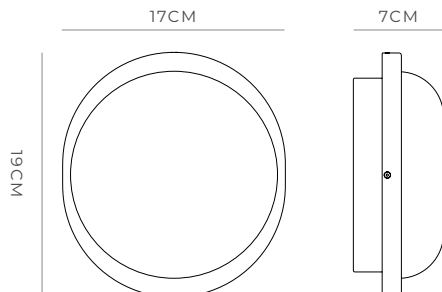

BODE ROUND

PRODUCT SPECIFICATIONS

Old Brass
LR.i01.85.RND.OB

Iron
LR.i01.85.RND.IRN

DESCRIPTION

Bode Round Wall/Ceiling Light embodies a refined design with its organically inspired circular form, crafted with precision to evoke both contemporary charm and enduring appeal. The light emits a soft, diffused glow that enhances ambiance without overpowering—a subtle elegance that feels at home in any space.

PRODUCT DETAILS

Application
Indoor or Outdoor
Wall or Ceiling Light

Dimensions
H19 x W17 x L7cm

Materials
Shade: Glass
Fixture: Aluminium

Finishes
Shade: White
Fixture: Old Brass or Iron

Light Source
LED 10W 340lm 2700K

CRI
+90

Dimming
TRIAC

IP Rating
IP65

NOTES

Its adaptability extends further with the option to mount it as a ceiling light. With an IP65 rating, it's versatile for both indoor and outdoor settings.