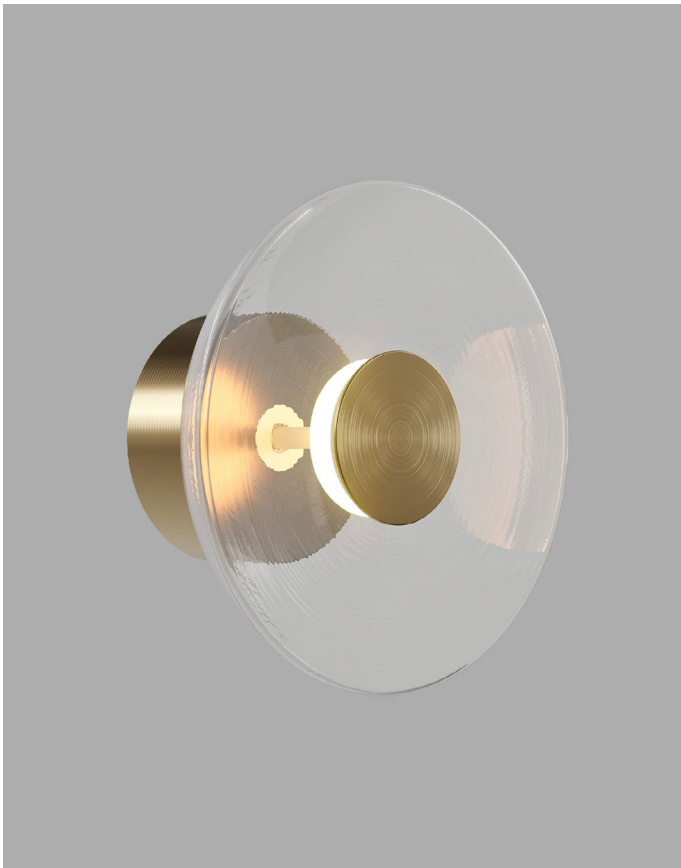

DOME AIR

PRODUCT SPECIFICATIONS

Clear
LR.i01.70.DM.CL.OB

White
LR.i01.70.DM.FR.OB

DESCRIPTION

Dome Air Wall Light features a borosilicate glass shade and a central brass accent. A refined brass rod intersects the shade, housing a dimmable LED light source.

Exuding sophistication and contemporary flair, its minimalist aesthetic lends it a timeless and versatile appeal for any interior space.

PRODUCT DETAILS

Application
Indoor Wall Light

Dimensions
H18 x W18 x D9CM

Materials
Shade: Borosilicate Glass
Fixture: Aluminium

Finishes
Shade: Clear or Frosted
Fixture: Old Brass

Light Source
LED 4W 2700K

CRI
+90

Dimming
TRIAC

IP Rating
IP44

NOTES

Its IP44 rating makes it suitable for bathrooms, offering protection against moisture.