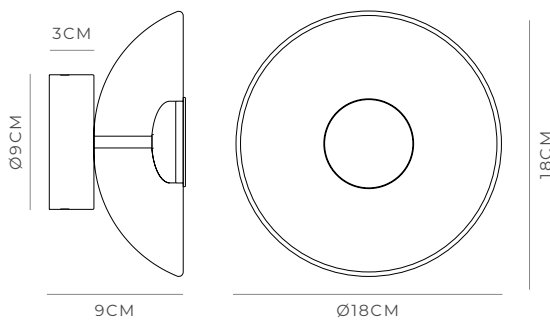

DOME AIR

PRODUCT SPECIFICATIONS

Clear
LR.i01.70.DM.CL.OB

White
LR.i01.70.DM.FR.OB

DESCRIPTION

Dome Air Wall Light features a borosilicate glass shade and a central brass accent. A refined brass rod intersects the shade, housing a dimmable LED light source.

Exuding sophistication and contemporary flair, its minimalist aesthetic lends it a timeless and versatile appeal for any interior space.

PRODUCT DETAILS

Application
Indoor Wall Light

Dimensions
H18 x W18 x D9CM

Materials
Shade: Borosilicate Glass
Fixture: Aluminium

Finishes
Shade: Clear or Frosted
Fixture: Old Brass

Light Source
LED 4W 2700K

CRI
+90

Dimming
TRIAC

IP Rating
IP44

NOTES

Its IP44 rating makes it suitable for bathrooms, offering protection against moisture.