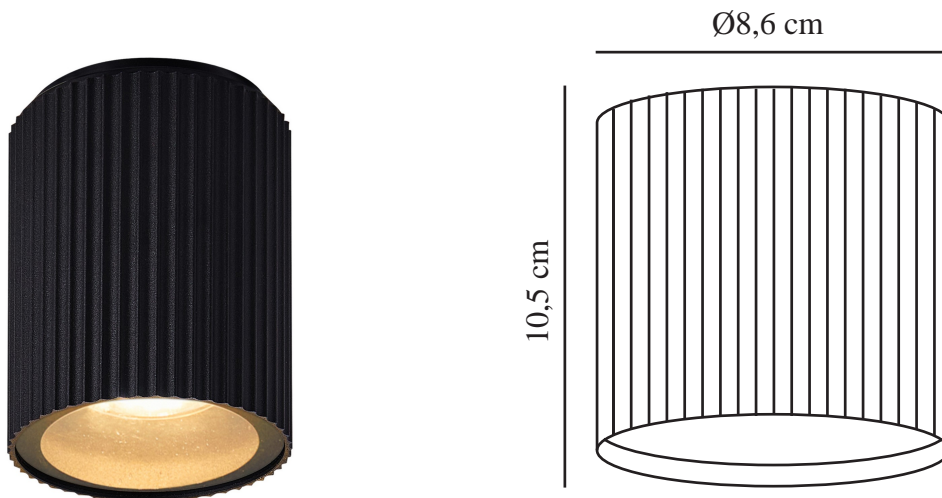

KYKLOP RIPPLE | CEILING LIGHT | BLACK

2518316003

nordlux®

Voltage (V): 220-240 Volt

IP degree: IP54

Maximum bulb wattage (W): 15W

Class (Class 1, Class 2, Class 3):

Class 2 (Double isolated)

Socket type: GU10

Parallel connection: True

Height (cm): 10.5

Shade Diameter (cm): 8.6

EAN: 5704924023477

TUN: 2427525

Item Number: 2518316003

Pcs Per Master Carton: 3

Sales Box Height (cm): 11.5

Sales Box Width(cm): 9.5

Sales Box Depth (cm): 9.5

Sales Box Volume m³ : 0.001

Product net weight (kg): 0.29

Primary material: Aluminium

Secondary material: Glass

Colour: Black

• Beautiful, rippled surface • Parallel connection possible

Kyklop Ripple is a modern and elegant ceiling light designed by Danish duo Says Who. Its beautifully rippled surface creates a distinctive and stylish look.