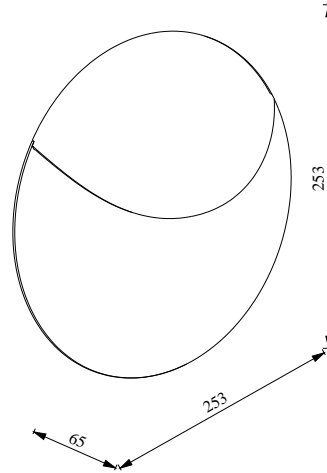

# VALOPIN | WALL LIGHT | SEASIDE BLACK

2418251003

nordlux®

Voltage (V): 220-240 Volt  
IP degree: IP54  
Class (Class 1, Class 2, Class 3):  
Class 1 (Earth contact)  
Socket type: LED Module  
Parallel connection: True

Primary material: Aluminium  
Secondary material: Plastic  
Suitable for Seaside: True  
Colour: Seaside black

Height (cm): 25.3  
Projection (cm): 6.5  
EAN: 5704924017797  
TUN: 2366811  
Item Number: 2418251003  
Pcs Per Master Carton: 3  
Sales Box Height (cm): 26

Sales Box Width(cm): 26  
Sales Box Depth (cm): 7  
Sales Box Volume m<sup>3</sup> : 0.0047  
Product net weight (kg): 0.63

Brightness of light (Lumen): 140  
Colour temperature (Kelvin):  
3000K  
Ra-value : 80  
Lifetime (hours): 30000  
Energy class: F  
Actual watt (W): 11