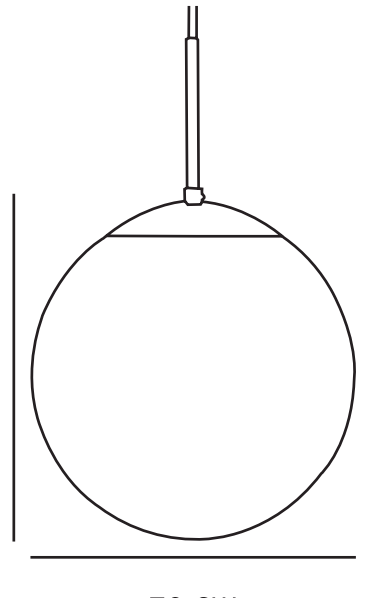

CAFE 20 | PENDANT | OPAL WHITE

39563001

nordlux®

Voltage (V): 230 Volt
IP degree: IP20
Maximum bulb wattage (W): 15W
Class (Class 1, Class 2, Class 3):
Class 2 (Double isolated)
Socket type: E27
Dimmerable: Yes with compatible bulb

Primary material: Glass
Secondary material: Metal
Colour of the glass: Opal white
Colour of the cable: Clear
Length of the cable (cm): 180
Surface material of the cable:
Plastic
Is the cable replaceable: False

Colour: Opal white
Height (cm): 34
Width (cm): 20
Shade Diameter (cm): 20
Shade Height (cm): 20

EAN: 5701581102019
TUN: 5927039
Item Number: 39563001

Pcs Per Master Carton: 3
Sales Box Height (cm): 27
Sales Box Width(cm): 26
Sales Box Depth (cm): 26
Sales Box Volume m³ : 0.0183
Product net weight (kg): 0.514