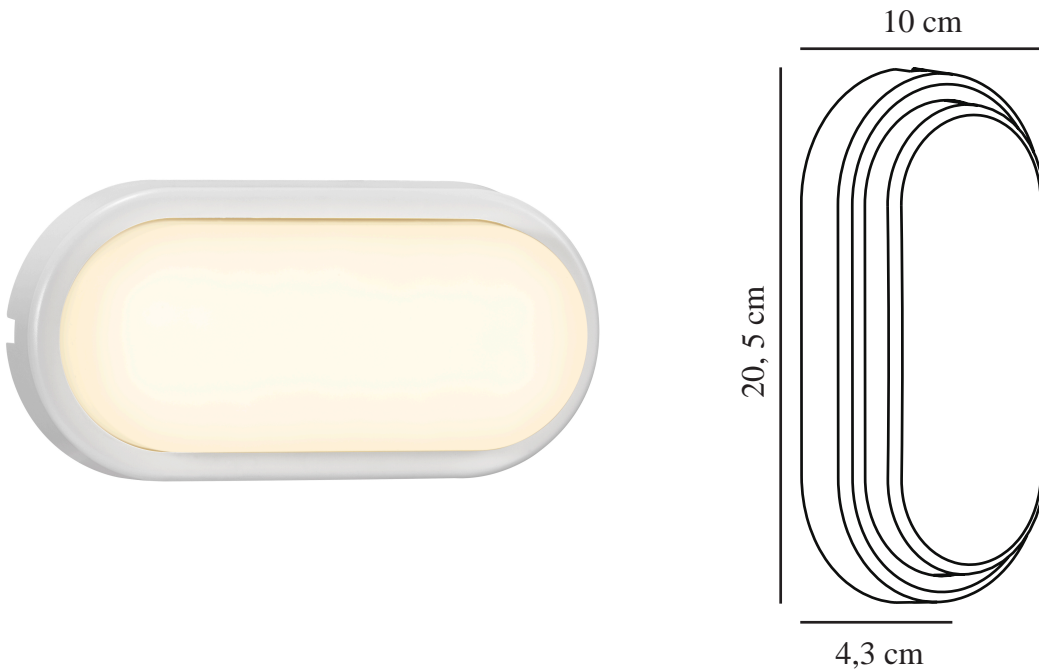

## WHITE

nordlux®

2019181001

Voltage (V): 230 Volt  
IP degree: IP54  
Class (Class 1, Class 2, Class 3):  
Class 2 (Double isolated)  
Socket type: LED Module  
Parallel connection: True

Primary material: Plastic  
Colour of the glass: Opal white  
Suitable for Seaside: False  
Colour: White

Width (cm): 10  
Length (cm): 20.5  
Projection (cm): 4.3  
EAN: 5704924001901  
TUN: 2107774  
Item Number: 2019181001  
Pcs Per Master Carton: 3  
Sales Box Height (cm): 10.5

Sales Box Width(cm): 5.1  
Sales Box Depth (cm): 21  
Sales Box Volume m<sup>3</sup> : 0.0011  
Product net weight (kg): 0.24

Brightness of light (Lumen): 700  
Colour temperature (Kelvin): 3000  
Ra-value : 80  
Lifetime (hours): 30000  
Beam angle (°) : 120  
Energy class: E  
Actual watt (W): 6.4

- High light output (700 lumen)
- Designed for both wall and ceiling mounting
- 5-year LED guarantee

Cuba is an LED lamp of minimalistic design and high functionality as it is ideal for placement on both ceiling and wall. The round lamp emits a beautiful and functional light, and even has a high degree of protection, IP54, which makes it ideal for outdoor use. As Cuba is suitable for humid areas, it can further be mounted in the bathroom or basement.