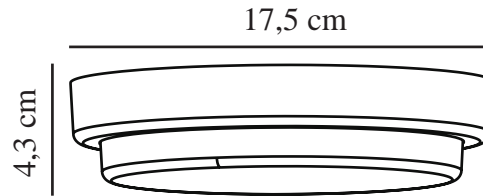

CUBA OUTDOOR ENERGY ROUND | WALL LIGHT | nordlux®

WHITE

2019161001

Voltage (V): 230 Volt
IP degree: IP54
Class (Class 1, Class 2, Class 3):
Class 2 (Double isolated)
Socket type: LED Module
Parallel connection: True

Primary material: Plastic
Colour of the glass: Opal white
Suitable for Seaside: False
Colour: White

Width (cm): 17.5
Shade Diameter (cm): 16.3
Projection (cm): 4.3

EAN: 5704924001888
TUN: 2107771
Item Number: 2019161001
Pcs Per Master Carton: 3
Sales Box Height (cm): 18

Sales Box Width(cm): 5.1
Sales Box Depth (cm): 18
Sales Box Volume m³ : 0.0017
Product net weight (kg): 0.28

Brightness of light (Lumen): 700
Colour temperature (Kelvin): 3000
Ra-value : 80
Lifetime (hours): 30000
Beam angle (°) : 120
Energy class: F
Actual watt (W): 6.3

- High light output (700 lumen)
- Designed for both wall and ceiling mounting
- 5-year LED guarantee

Cuba is an LED lamp of minimalistic design and high functionality as it is ideal for placement on both ceiling and wall. The round lamp emits a beautiful and functional light, and even has a high degree of protection, IP54, which makes it ideal for outdoor use. As Cuba is suitable for humid areas, it can further be mounted in the bathroom or basement.