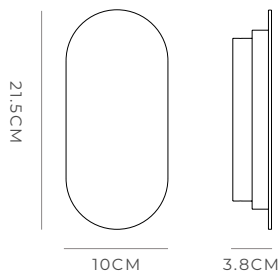

Mini
LR.i01.60.MINI.WH

DESCRIPTION

Shadow Mini Wall Light features a diffused light that exerts a halo-like illumination from behind the elongated flat shade to create soft and comfortable light. The Shadow Mini fitting can be installed horizontally or vertically to Shadow is the perfect way to captivate soft lighting within any space.

PRODUCT DETAILS

- Application**
Indoor Wall Light
- Dimensions**
H21.5 x W10 x D3.8cm
- Materials**
Aluminium
- Finish**
Satin White
- Light Source**
LED 6W 3000K
- CRI**
+90
- Dimming**
TRIAC

NOTES

The Shadow Mini Wall Light is dimmable with leading edge and trailing edge dimmers.