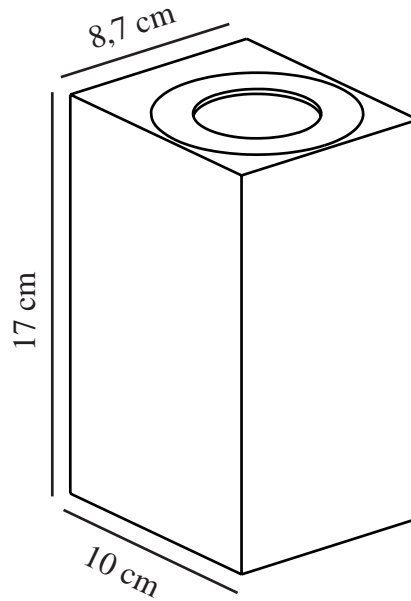

# CANTO MAXI KUBI 2 | WALL LIGHT | SEASIDE BLACK

49731203

nordlux®

Voltage (V): 220-240 Volt  
IP degree: IP44  
Maximum bulb wattage (W):  
2X28W  
Class (Class 1, Class 2, Class 3):  
Class 1 (Earth contact)  
Socket type: GU10  
Parallel connection: True

Primary material: Aluminium  
Secondary material: Glass  
Colour of the glass: Clear  
Suitable for Seaside: True  
Colour: Seaside black

Height (cm): 17.2  
Width (cm): 8.7  
Projection (cm): 10  
Mount directly into insulation:  
False

EAN: 5704924017193  
TUN: 2358597  
Item Number: 49731203  
Pcs Per Master Carton: 3

Sales Box Height (cm): 17.8  
Sales Box Width(cm): 10.6  
Sales Box Depth (cm): 9.3  
Sales Box Volume m<sup>3</sup> : 0.0018  
Product net weight (kg): 0.585

- Both up- and downlight • Built-in parallel connection
- Durable material that is well-suited for harsh weather • 10-year guarantee on surface deterioration

Canto Maxi Kubi 2 provides a unique lighting experience, where light flows both up and down. The cubic design exudes Scandinavian minimalism and makes the lamp both decorative and sculptural. Canto Kubi Maxi can be connected in parallel to multiple lamps, making the lamp extremely functional. Designed by Danish designer Bønnelycke MDD.