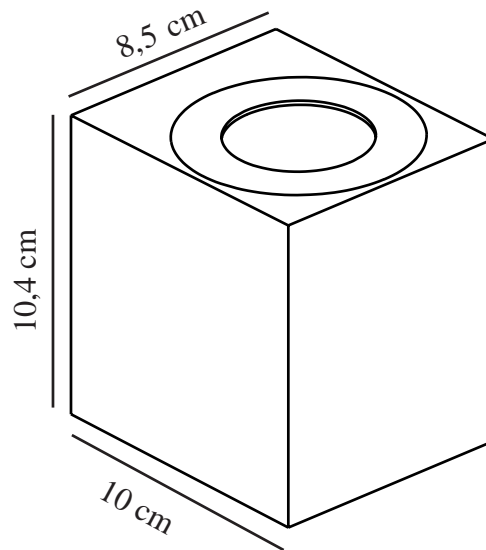

CANTO KUBI 2 | WALL LIGHT | GALVANIZED

49711031

nordlux®

Voltage (V): 230 Volt
IP degree: IP44
Class (Class 1, Class 2, Class 3):
Class 1 (Earth contact)
Socket type: LED Module
Dimmerable: False
Parallel connection: True

Primary material: Galvanized steel
Colour of the glass: Clear
Suitable for Seaside: True
Colour: Galvanized

Height (cm): 10.4
Width (cm): 8.5
Projection (cm): 10

EAN: 5701581483286
TUN: 2050193
Item Number: 49711031
Pcs Per Master Carton: 3

Sales Box Height (cm): 12
Sales Box Width (cm): 9
Sales Box Depth (cm): 11
Sales Box Volume m³: 0.0012
Product net weight (kg): 0.75

Brightness of light (Lumen): 500
Colour temperature (Kelvin): 3000
Ra-value : 80
Lifetime (hours): 30000
Beam angle (°) : 120
Energy class: F
Actual watt (W): 10.6