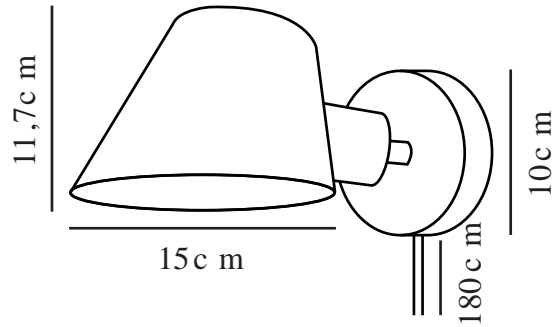

STAY | WALL LIGHT | GREY

2220381010

Voltage (V): 220-240 Volt
IP degree: IP20
Maximum bulb wattage (W): 60W
Class (Class 1, Class 2, Class 3):
Class 2 (Double isolated)
Socket type: E27
Switch placement: On the fixture

Primary material: Aluminium
Secondary material: Plastic
Colour of the cable: Grey
Length of the cable (cm): 180
Surface material of the cable:
Textile
Is the cable replaceable: True
Colour: Grey

Height (cm): 11.7
Width (cm): 15
Shade Diameter (cm): 15
Shade Height (cm): 11.7
Outdoor base dimension (cm): 10
Length (cm): 15
Tilt Angle (°): 90
Turning Angle (°): 350

EAN: 5704924010064
Item Number: 2220381010
Pcs Per Master Carton: 3

Sales Box Height (cm): 32
Sales Box Width (cm): 13
Sales Box Depth (cm): 17.5
Sales Box Volume m³: 0.0073
Product net weight (kg): 0.7

- Nordic and minimalistic design • Adjustable lamp head
- Lights both up and down • Perfect as a bedside light

Stay is designed by Maria Berntsen and is a modern, yet timeless lighting design at the same time. The oblique cut of the shade creates an open and pointing shape that allows for lots of light to shine through. The Stay wall light emits a soft, comfortable light both upwards and downwards – creating the perfect light for your bedside or kitchen table.