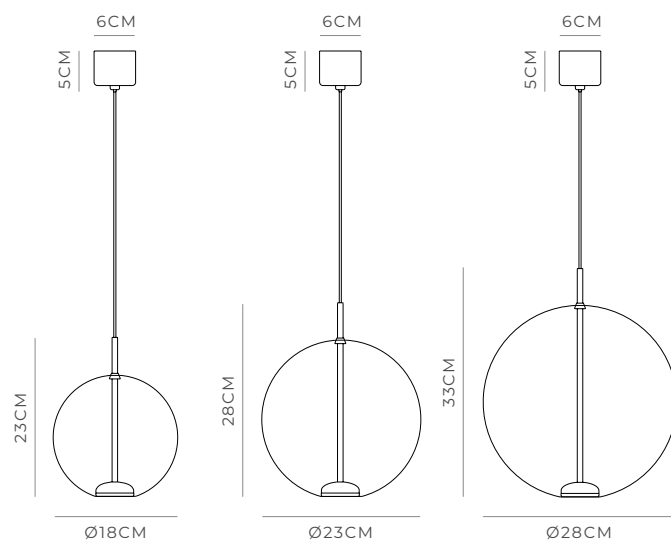

## PRODUCT SPECIFICATIONS

Clear / Small  
LR.i02.56.180.CL.OB

Clear / Medium  
LR.i02.56.230.CL.OB

Clear / Large  
LR.i02.56.280.CL.OB

Frosted / Small  
LR.i02.56.180.FR.OB

Frosted / Medium  
LR.i02.56.230.FR.OB

Frosted / Large  
LR.i02.56.280.FR.OB

## PRODUCT DETAILS

**Application**  
Indoor Pendant Light

**Dimensions**  
Small: H23 x Ø18cm  
Medium: H28 x Ø23cm  
Large: H33 x Ø28cm

**Materials**  
Shade: Borosilicate glass  
Fixture: Aluminium

**Finishes**  
Shade: Clear or Frosted  
Fixture: Old Brass

**Light Source**  
LED 4W 2700K

**CRI**  
+90

**Dimming**  
TRIAC

**Cord**  
Max 300cm