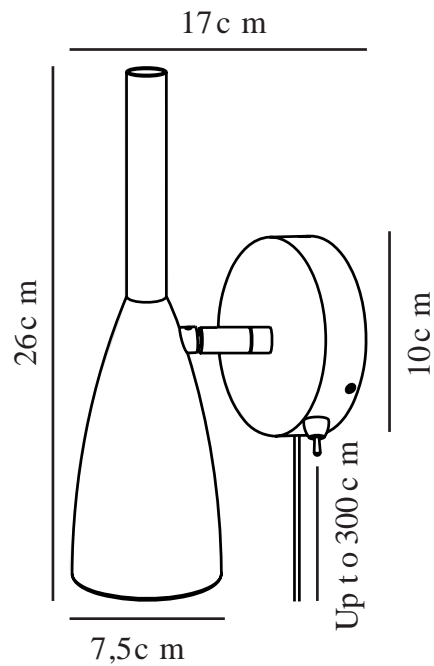

PURE | WALL LIGHT | BLACK

78271003

Voltage (V): 230 Volt
IP degree: IP20
Maximum bulb wattage (W): 8W
Class (Class 1, Class 2, Class 3):
Class 2 (Double isolated)
Socket type: GU10
Dimmerable: Yes with compatible
bulb
Switch placement: On the base

Primary material: Metal
Secondary material: Wood
Colour of the cable: Black
Length of the cable (cm): 180
Surface material of the cable:
Textile
Is the cable replaceable: True

Colour: Black
Height (cm): 26
Shade Diameter (cm): 7.5
Shade Height (cm): 26
Projection (cm): 17
Tilt Angle (°): 45
Turning Angle (°): 350

EAN: 5701581308381
TUN: 1761418
Item Number: 78271003

Pcs Per Master Carton: 3
Sales Box Height (cm): 12
Sales Box Width(cm): 14
Sales Box Depth (cm): 19
Sales Box Volume m³ : 0.0032
Product net weight (kg): 0.36

- Minimalistic design • Nordic style
- On/off switch on lamp head

Pure was created to be a charming pendant light, and a star was born. Similarly, a design offering the potential to expand the collection – all composed of clean lines with the unmistakable common feature: the elegant slender top, made from oiled walnut. Pure delivers a stylish simple line in home decoration, and will quickly find its proper place due to its sleek design. Also in your heart. Design by Bønnelycke MDD. The light has many fine details, such as the simple adjustable arm in brushed brass and an elegant placement of the on/off button.