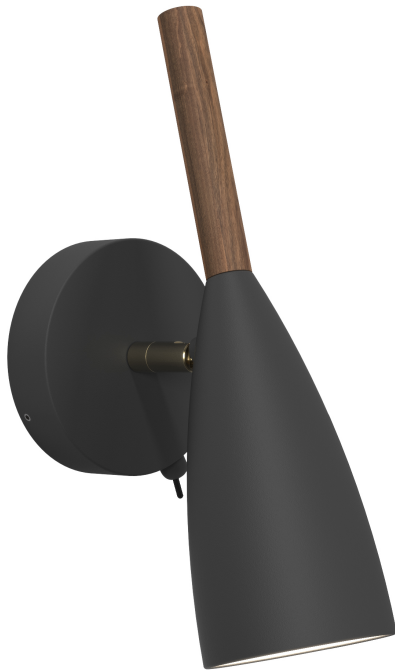

PURE | WALL LIGHT | BLACK

78271003

Voltage (V): 230 Volt
IP degree: IP20
Maximum bulb wattage (W): 8W
Class (Class 1, Class 2, Class 3):
Class 2 (Double isolated)
Socket type: GU10
Dimmerable: Yes with compatible
bulb
Switch placement: On the base

Primary material: Metal
Secondary material: Wood
Colour of the cable: Black
Length of the cable (cm): 180
Surface material of the cable:
Textile
Is the cable replaceable: True

Colour: Black
Height (cm): 26
Shade Diameter (cm): 7.5
Shade Height (cm): 26
Projection (cm): 17
Tilt Angle (°): 45
Turning Angle (°): 350

EAN: 5701581308381
TUN: 1761418
Item Number: 78271003

Pcs Per Master Carton: 3
Sales Box Height (cm): 12
Sales Box Width(cm): 14
Sales Box Depth (cm): 19
Sales Box Volume m³ : 0.0032
Product net weight (kg): 0.36

- Minimalistic design • Nordic style
- On/off switch on lamp head

Pure was created to be a charming pendant light, and a star was born. Similarly, a design offering the potential to expand the collection – all composed of clean lines with the unmistakable common feature: the elegant slender top, made from oiled walnut. Pure delivers a stylish simple line in home decoration, and will quickly find its proper place due to its sleek design. Also in your heart. Design by Bønnelycke MDD. The light has many fine details, such as the simple adjustable arm in brushed brass and an elegant placement of the on/off button.