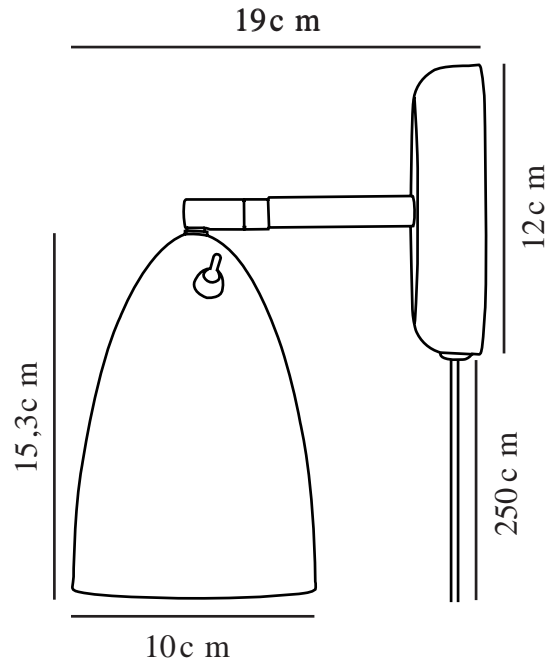

NEXUS 2 | WALL LIGHT | WHITE/TELEGREY

2020601001

Voltage (V): 230 Volt
IP degree: IP20
Maximum bulb wattage (W): 6W
Class (Class 1, Class 2, Class 3):
Class 2 (Double isolated)
Socket type: GU10
Switch placement: On the fixture

Height (cm): 22
Shade Diameter (cm): 10
Shade Height (cm): 15.3
Outdoor base dimension (cm): 12
Projection (cm): 19
Tilt Angle (°): 90
Turning Angle (°): 350

Sales Box Height (cm): 28.5
Sales Box Width (cm): 13.5
Sales Box Depth (cm): 13.5
Sales Box Volume m³: 0.0052
Product net weight (kg): 0.8

Primary material: Metal
Secondary material: Plastic
Colour of the cable: White
Length of the cable (cm): 250
Surface material of the cable:
Textile
Is the cable replaceable: True
Colour: White/Telegrey

EAN: 5704924002366
Item Number: 2020601001
Pcs Per Master Carton: 3

- Minimalistic and timeless design
- Beautiful brass swivel tilt joint
- Satin matt finish
- Elegant and strong brushed brass on/off switch