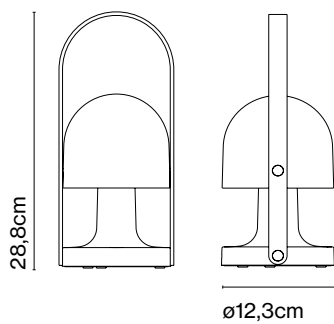

## Inma Bermúdez

**marset**

FollowMe

**FollowMe**

LED 4,7W Warm light  
Luminaire 135lm  
Light Source 240lm  
(included)

**Battery:**

5 hours in peak power  
10 hours in half power  
20 hours in a quarter power