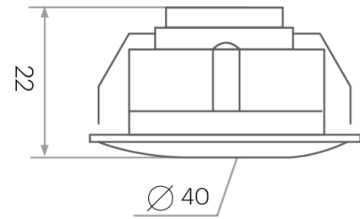

Caribou

Note: Drawings are not to scale.

Slim D Caribou

Dimension

Finish	White // Silver // Black
Material	Aluminium
Power supply	700mA
Lamp source	Epistar
Lamp base	COB LED
Wattage	3W
Colour temperature	Warm White (3000K)
Lumens	243lm
Rated average life	40,000HRS
CRI	>80
Light distribution	Down
Beam angle (degrees)	36°
IP rating	IP44
Mounting	Ceiling
Fixation	Recessed
Cutout	
Control gear	Remote LED Driver
Dimming	-
Warranty	3 Year
Other	