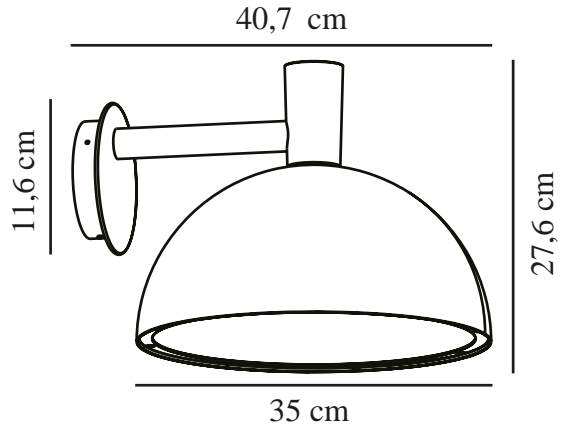

ARKI 35 | WALL LIGHT | GALVANIZED

2118111031

nordlux®

Voltage (V): 230 Volt
IP degree: IP54
Maximum bulb wattage (W): 20W
Class (Class 1, Class 2, Class 3):
Class 1 (Earth contact)
Socket type: E27
Parallel connection: True

Primary material: Galvanized steel
Secondary material: Plastic
Suitable for Seaside: True
Colour: Galvanized

Height (cm): 27.6
Shade Diameter (cm): 35
Outdoor base dimension (cm):
11.6
Projection (cm): 40.7

EAN: 5704924004674
TUN: 2140625
Item Number: 2118111031

Pcs Per Master Carton: 2
Sales Box Height (cm): 41
Sales Box Width(cm): 28.6
Sales Box Depth (cm): 36
Sales Box Volume m³ : 0.0422
Product net weight (kg): 2.67