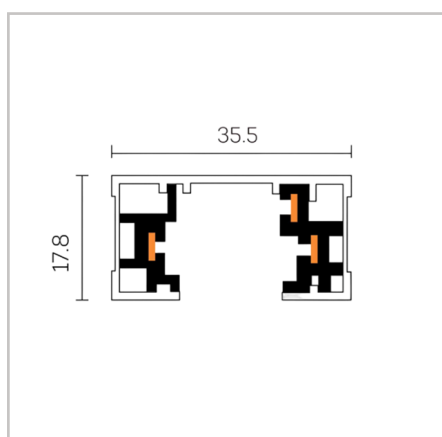

# 1 Circuit Track

Ceiling Mounted

## 1 Circuit Track

240V

IP20

Surface Mounted // Suspended

1000mm // 2000mm

Black // Silver // White

3 Year Warranty