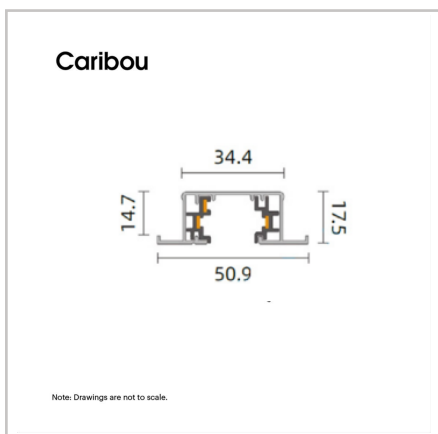

Recessed 1 Circuit Track

Ceiling Recessed

Caribou

Recessed 1 Circuit Track

240V

IP20

Recessed

1000mm // 2000mm