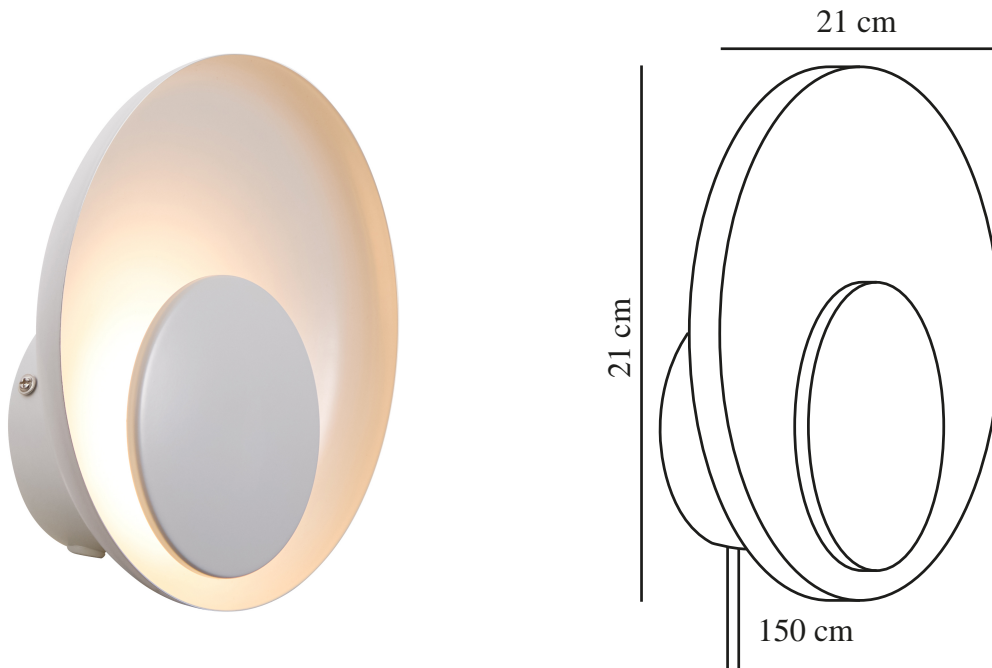

MARSI | WALL LIGHT | WHITE

2312351001

nordlux®

Voltage (V): 220-240 Volt
IP degree: IP20
Class (Class 1, Class 2, Class 3):
Class 2 (Double isolated)
Socket type: LED Module
Switch placement: On the cable
Parallel connection: False

Primary material: Metal
Secondary material: PMMA
Colour of the cable: Black
Length of the cable (cm): 150
Surface material of the cable:
Textile
Is the cable replaceable: True
Colour: White

Height (cm): 21
Width (cm): 21
Shade Diameter (cm): 21
Length (cm): 21
Mount directly into insulation:
False

Brightness of light (Lumen): 260
Colour temperature (Kelvin): 3000
Ra-value : 80
Lifetime (hours): 20000
Energy class: E
Actual watt (W): 7

- Elegant design providing a soft, diffused light • 3-step Moodmaker™ dimming on cable
- 5-year LED guarantee

ENERG

Nordlux
2312351001

A
B
C
D
E
F
G

7
kWh/1000h

2019/2015

Marsi is a small wall light that consists of two perfectly round shades. The light is reflected onto the back shade, creating a cosy and diffused light. Dim the light in three steps with the built-in Moodmaker™ function by flipping the switch on the cable.