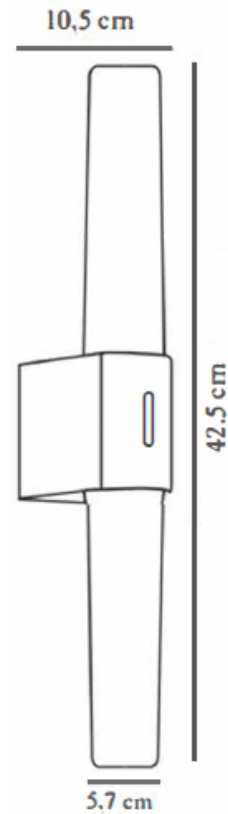

HELVA DOUBLE BASIC | WALL LIGHT | BLACK

2015311003

nordlux®

Voltage (V): 230 Volt
IP degree: IP44
Class (Class 1, Class 2, Class 3):
Class 2 (Double isolated)
Socket type: LED Module

Primary material: Plastic
Secondary material: Plastic
Colour: Black

Width (cm): 5.7
Length (cm): 42.5

EAN: 5704924002588
TUN: 2113339
Item Number: 2015311003
Pcs Per Master Carton: 3
Sales Box Height (cm): 6

Sales Box Width(cm): 14
Sales Box Depth (cm): 43
Sales Box Volume m³ : 0.0036
Product net weight (kg): 0.48

Brightness of light (Lumen): 900
Colour temperature (Kelvin): 3000
Ra-value : 90
Lifetime (hours): 25000
Energy class: F
Actual watt (W): 0

- Cabinet bracket included
- Vertical and horizontal installation possible
- 5-year LED guarantee