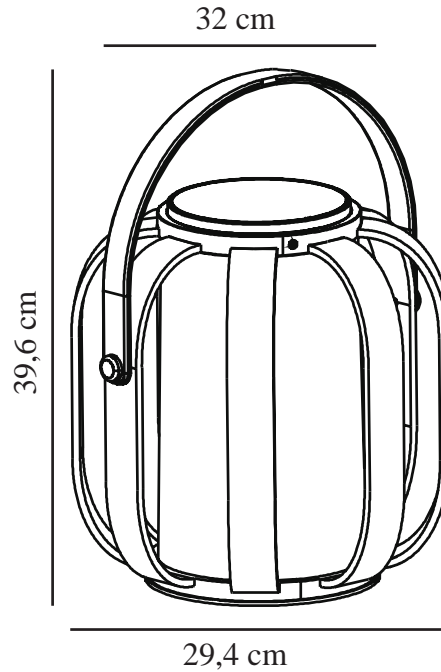

BOB | BATTERY LIGHT | NATURE(BROWN)

2118085062

nordlux®

IP degree: IP44
Class (Class 1, Class 2, Class 3):
Class 3 (12V)
Socket type: SolarLed
Switch placement: On the fixture

Height (cm): 28.7
Width (cm): 29.4
Shade Diameter (cm): 29.4
Outdoor base dimension (cm): 18
Length (cm): 32

Sales Box Height (cm): 31
Sales Box Width(cm): 31
Sales Box Depth (cm): 31
Sales Box Volume m³ : 0.0298
Product net weight (kg): 1.3

Primary material: Bamboo
Secondary material: Plastic
Colour of the glass: Opal white
Colour of the cable: Black
Length of the cable (cm): 100
Surface material of the cable:
Plastic
Suitable for Seaside: False
Colour: Nature(brown)

EAN: 5704924004568
TUN: 2140668
Item Number: 2118085062
Pcs Per Master Carton: 2

Brightness of light (Lumen): 300
Colour temperature (Kelvin): 2700
Ra-value : 80
Lifetime (hours): 30000
Beam angle (°) : 240
Battery lasting time for each
lumen: 300lm/4.5h
Battery recharging 0%-100% (h):
10
Energy class: Exempt
Actual watt (W): 3.5

• Solar charged • High light output (300 lumen) • Turns on automatically when darkness falls

• 30 cm high (suitable for Kettle spike and tripod) • 5-year LED guarantee

Bob is a modern, solar powered and transportable lamp designed by Danish designers Says Who. Design and functionality comes perfectly together - just grab the cordless lamp by the handle and place it wherever you need it. Bob creates a cosy ambience in the garden or on the terrace by turning on automatically when darkness falls. Suitable to place on Kettle spike or tripod, if you want to elevate your light.