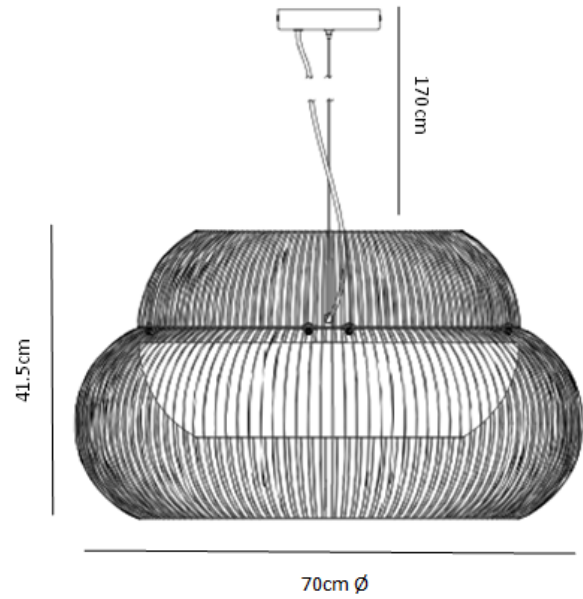

ATLAS | PENDANT

2212473003

nordlux®

EAN: 5704924008160
Item Number: 2212473003
Pcs Per Master Carton: 1

Sales Box Height (cm): 33
Sales Box Width(cm): 72
Sales Box Depth (cm): 72
Sales Box Volume m³ : 0.1711
Product net weight (kg): 5.869