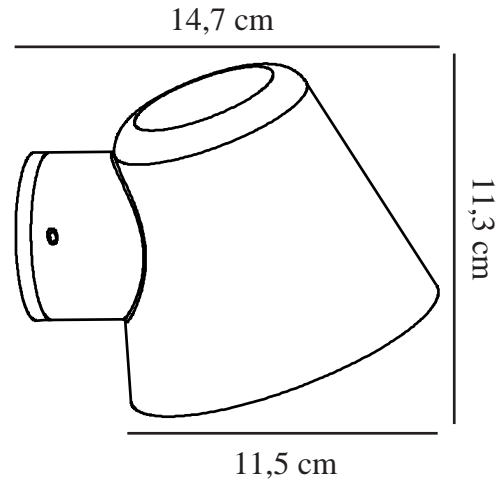

# ALERIA | WALL LIGHT | BLACK

2019131003

nordlux®

Voltage (V): 230 Volt  
IP degree: IP44  
Maximum bulb wattage (W): 35W  
Class (Class 1, Class 2, Class 3):  
Class 1 (Earth contact)  
Socket type: GU10  
Parallel connection: False

Height (cm): 11.3  
Width (cm): 11.5  
Projection (cm): 14.7  
EAN: 5704924000720  
TUN: 2085857  
Item Number: 2019131003

Pcs Per Master Carton: 3  
Sales Box Height (cm): 10.6  
Sales Box Width(cm): 15.3  
Sales Box Depth (cm): 12.3  
Sales Box Volume m<sup>3</sup> : 0.002  
Product net weight (kg): 0.33

Primary material: Metal  
Suitable for Seaside: False  
Colour: Black

• Modern and compact design • Designed for both outdoor and bathroom use

Aleria is a small lamp that does not take up any unnecessary space, but at the same time provides a good functional light. With the soft shapes and elegant design this lamp becomes a beautiful decoration for your outdoor space. Aleria is made of lacquered aluminium and is ideal for example at the driveway, front door or garage.