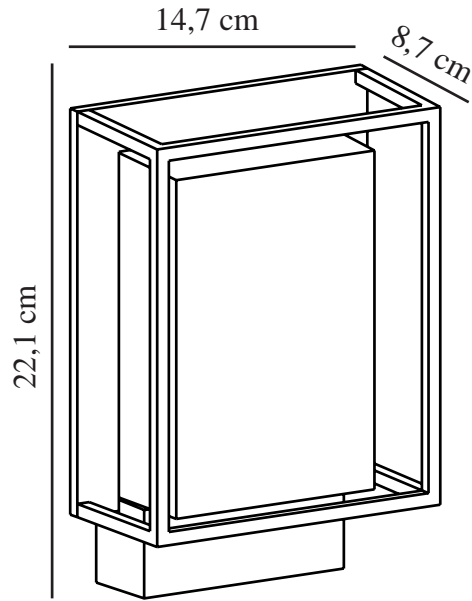

NESTOR | WALL LIGHT | BLACK

49041003

nordlux®

Voltage (V): 230 Volt
IP degree: IP44
Class (Class 1, Class 2, Class 3):
Class 1 (Earth contact)
Socket type: LED Module
Parallel connection: True

Primary material: Aluminium
Secondary material: Plastic
Suitable for Seaside: False
Colour: Black

Height (cm): 22.1
Width (cm): 14.7
Projection (cm): 8.7
EAN: 5701581464889
TUN: 2042389
Item Number: 49041003
Pcs Per Master Carton: 3
Sales Box Height (cm): 23

Sales Box Width(cm): 15.5
Sales Box Depth (cm): 9.5
Sales Box Volume m³ : 0.0034
Product net weight (kg): 0.65