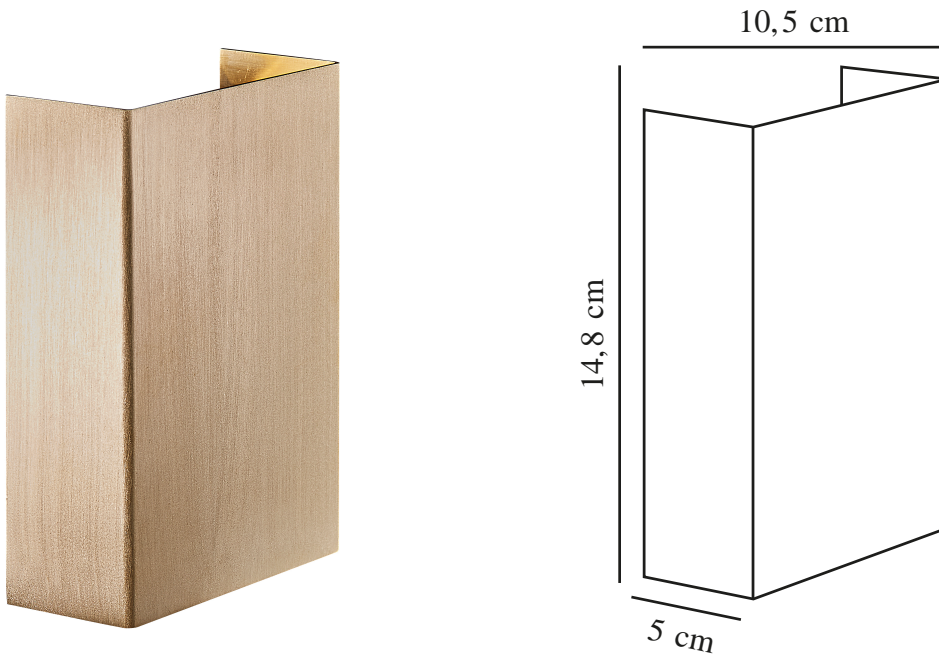

# FOLD 10 | WALL LIGHT | BRASS

2019041035

nordlux®

Voltage (V): 230 Volt  
IP degree: IP54  
Class (Class 1, Class 2, Class 3):  
Class 1 (Earth contact)  
Socket type: LED Module  
Parallel connection: True

Primary material: Brass  
Secondary material: Plastic  
Colour of the glass: Clear  
Suitable for Seaside: True  
Colour: Brass

Height (cm): 14.9  
Width (cm): 10.6  
Projection (cm): 4.5  
EAN: 5704924000560  
TUN: 2085841  
Item Number: 2019041035  
Pcs Per Master Carton: 3  
Sales Box Height (cm): 16

Sales Box Width(cm): 6  
Sales Box Depth (cm): 11.5  
Sales Box Volume m³ : 0.0011  
Product net weight (kg): 0.76

Brightness of light (Lumen): 225  
Colour temperature (Kelvin): 3000  
Ra-value : 80  
Lifetime (hours): 30000  
Beam angle (°) : 120  
Energy class: F  
Actual watt (W): 7.5

This lamp is a 10 cm wide miniature version of our traditional Fold lamp which creates new applications. Use Fold in brass as orientation light at the lower part of the wall or as a beautiful illuminating piece of art in the bathroom or hallway.