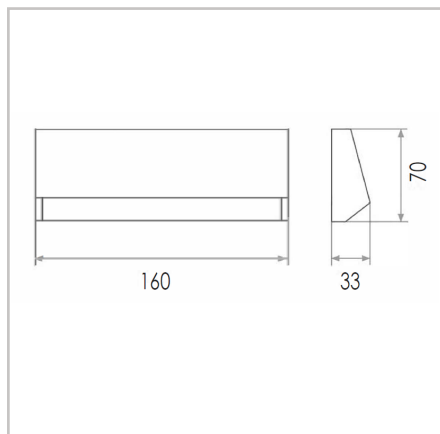

Tommy 1.3

Wall Mounted

2131.TM13

Caribou

Tommy 1.3

3W
150lm
3000K
IP65
Wall Mounted
Non Dimmable
Down Lighting
Black
3 Year Warranty

Caribou

Unit 11/18 Ellerslie Road,
Meadowbrook, QLD 4131