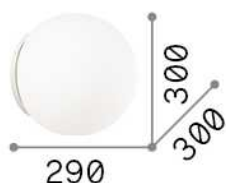

Source info

Integrated source	Light bulb (not included)
Replaceable source	Replaceable
Power	E27 max 1 x 60 W
Emission	Diffuse
Max consumption	-