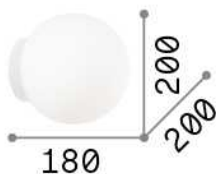

Source info

Integrated source	Light bulb (not included)
Replaceable source	Replaceable
Power	E27 max 1 x 60 W
Emission	Diffuse
Max consumption	-