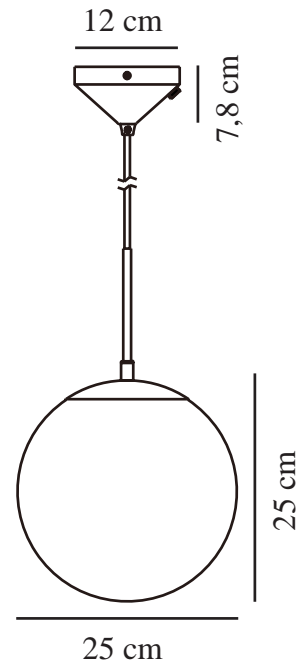

GRANT 25 | PENDANT | BRASS

2010563035

nordlux®

Voltage (V): 230 Volt
IP degree: IP20
Maximum bulb wattage (W): 25W
Class (Class 1, Class 2, Class 3):
Class 2 (Double isolated)
Socket type: E27

Height (cm): 40
Width (cm): 25
Shade Diameter (cm): 25
Shade Height (cm): 25
Length (cm): 25

Sales Box Height (cm): 37.5
Sales Box Width (cm): 27
Sales Box Depth (cm): 27
Sales Box Volume m³: 0.0273
Product net weight (kg): 1.425

Primary material: Glass
Secondary material: Metal
Colour of the glass: Opal white
Colour of the cable: White
Length of the cable (cm): 200
Surface material of the cable:
Plastic
Is the cable replaceable: False
Colour: Brass

EAN: 5704924001116
TUN: 2100562
Item Number: 2010563035
Pcs Per Master Carton: 3

- Glamorous modern style • Decorative brass canopy
- Provides a soft, diffused light • Matte white opal mouth blown glass