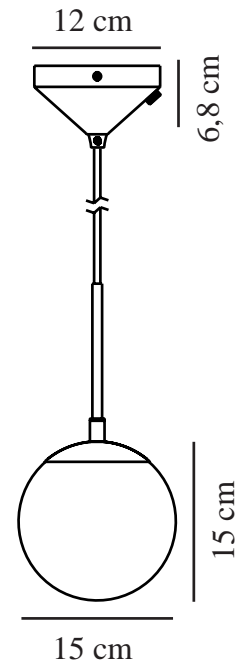

GRANT 15 | PENDANT | BRASS

2010553035

nordlux®

Voltage (V): 230 Volt
IP degree: IP20
Maximum bulb wattage (W): 15W
Class (Class 1, Class 2, Class 3):
Class 2 (Double isolated)
Socket type: E14

Height (cm): 29
Width (cm): 15
Shade Diameter (cm): 15
Shade Height (cm): 15
Length (cm): 15

Sales Box Height (cm): 28
Sales Box Width (cm): 17
Sales Box Depth (cm): 17
Sales Box Volume m³: 0.0081
Product net weight (kg): 0.83

Primary material: Glass
Secondary material: Metal
Colour of the glass: Opal white
Colour of the cable: White
Length of the cable (cm): 200
Surface material of the cable:
Plastic
Is the cable replaceable: False
Colour: Brass

EAN: 5704924001109
TUN: 2100561
Item Number: 2010553035
Pcs Per Master Carton: 3

- Glamorous modern style • Decorative brass canopy
- Provides a soft, diffused light • Matte white opal mouth blown glass