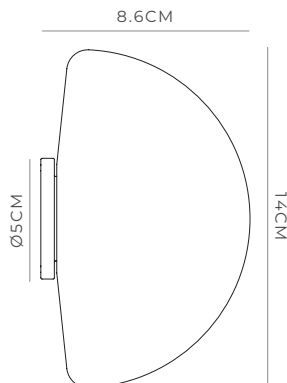

## PRODUCT SPECIFICATIONS

White  
LR.i01.54M.WH + LR.A03.DM.WH

Chrome  
LR.i01.54M.CH + LR.A03.DM.WH

Dark Bronze  
LR.i01.54M.DB + LR.A03.DM.WH

### DESCRIPTION

The Orb Dome Mirror Wall Light features a half-sphere shade and is versatile enough to complement any space. Minimal, not only in its form but its style, the glowing illumination lightens not just the room but the mood. With its dome, the white glass softens and diffuses the light beautifully. Suitable to use in bathrooms.

### PRODUCT DETAILS

**Application**  
Indoor Wall Light

**Dimensions**  
Shade: H14 x W14 x L8.6cm  
Fixture: Ø5 x L0.5cm

**Materials**  
Shade: Glass  
Fixture: Aluminium

**Finishes**  
Shade: Satin White  
Fixture: White, Chrome or Dark Bronze

### NOTES

The Orb Dome Mirror allows for endless possibilities whether its one single impactful Orb Dome or a cluster to create a statement interior wall composition.