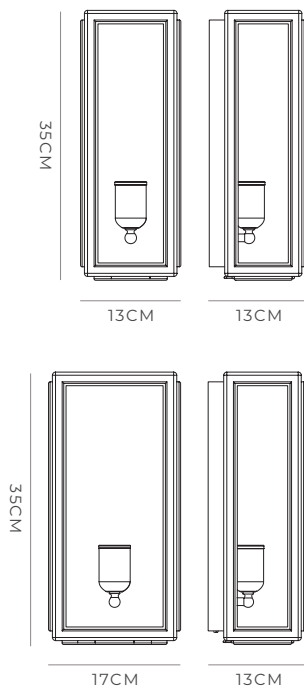

## PRODUCT SPECIFICATIONS

Small / Clear  
LR.E01.73.004.CL

Small / Frosted  
LR.E01.73.004.FR

Medium / Clear  
LR.E01.73.005.CL

Medium / Frosted  
LR.E01.73.005.FR

### DESCRIPTION

The Lille Wall Light is a modern interpretation of a classic wall light. Its archetypal design leans towards a contemporary motif as seen by the Industrial style brass finish.

### PRODUCT DETAILS

**Application**  
Indoor and Outdoor  
Wall Light

**Dimensions**  
Small: H35 x W13 x L13cm  
Medium: H35 x W17 x L13cm

**Materials**  
Shade: Tempered Glass  
Fixture: Brass

**Finishes**  
Shade: Clear or Frosted  
Fixture: Old Bronze