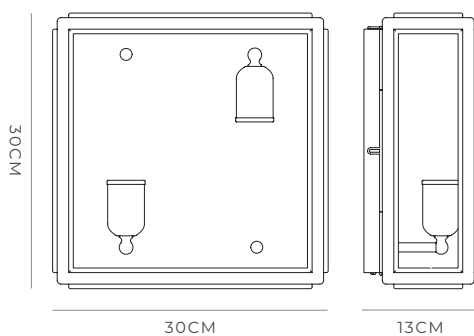

## PRODUCT SPECIFICATIONS

Clear  
LR.i04.73.006.CL

Frosted  
LR.i04.73.006.FR

### DESCRIPTION

The Lille 2Lt Wall/Ceiling Light is a modern interpretation of a classic box light. Its archetypal design leans towards a contemporary motif as seen by the Industrial style brass finish.

### PRODUCT DETAILS

**Application**  
Indoor Wall  
or Ceiling Light

**Dimensions**  
H30 x W30 x L13cm

**Materials**  
Shade: Tempered Glass  
Fixture: Brass

**Finishes**  
Shade: Clear or Frosted  
Fixture: Old Bronze