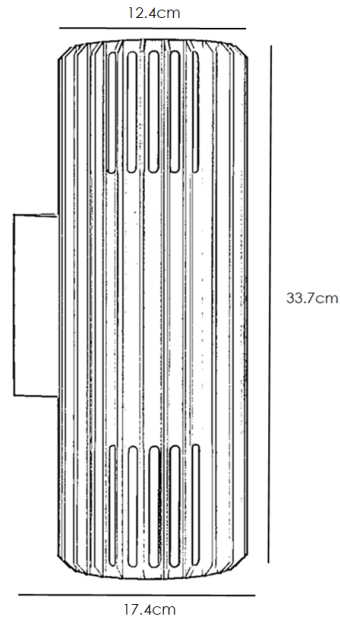

# ALUDRA DOUBLE | WALL LIGHT | BROWN METALLIC

2418121061

nordlux®

Voltage (V): 220-240 Volt  
IP degree: IP54  
Maximum bulb wattage (W):  
2X15W  
Class (Class 1, Class 2, Class 3):  
Class 1 (Earth contact)  
Socket type: E27  
Parallel connection: True

Height (cm): 33.7  
Width (cm): 12.4  
Shade Diameter (cm): 12.4  
Length (cm): 12.4  
Projection (cm): 17.4  
  
EAN: 5704924017612  
TUN: 2366804  
Item Number: 2418121061

Pcs Per Master Carton: 3  
Sales Box Height (cm): 35  
Sales Box Width(cm): 19.5  
Sales Box Depth (cm): 13  
Sales Box Volume m<sup>3</sup> : 0.0089  
Product net weight (kg): 1.56

Primary material: Aluminium  
Secondary material: Plastic  
Colour: Brown metallic

- Beautiful light and shadow effect
- Lights both up and down
- Parallel connection possible

Sculptural design and modern minimalism are the keywords for the Aludra series by renowned Jacob Jensen Design. A versatile wall light that lights both up and down and creates a beautiful light and shadow effect and welcoming ambience in your outdoor spaces.