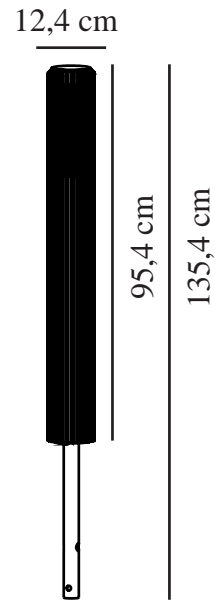

ALUDRA 95 | GARDEN LIGHT | ALUMINIUM

2118038010

nordlux®

Voltage (V): 230 Volt
IP degree: IP54
Maximum bulb wattage (W): 15W
Class (Class 1, Class 2, Class 3):
Class 1 (Earth contact)
Socket type: E27
Parallel connection: True

Height (cm): 95.4
Width (cm): 12.4
Shade Diameter (cm): 12.4
Lenght (cm): 12.4

EAN: 5704924004506
TUN: 2139908
Item Number: 2118038010

Pcs Per Master Carton: 3
Sales Box Height (cm): 101.5
Sales Box Width(cm): 14.1
Sales Box Depth (cm): 14.1
Sales Box Volume m³ : 0.0202
Product net weight (kg): 3.99

Primary material: Aluminium
Secondary material: Plastic
Colour of the glass: Opal white
Suitable for Seaside: False
Colour: Aluminium

- Beautiful light and shadow effect
- Parallel connection possible
- Easy to install with the included base