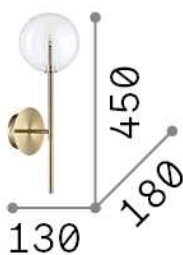

Source info

Integrated source	Light bulb (included)
Replaceable source	Replaceable
Power	G4 max 1 x 2 W
Emission	Diffuse
Max consumption	-
Bulb included	EAN 8021696222257 - G4 2.0W 170Lm 3000K