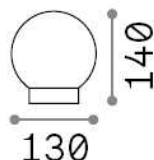

Info sorgente e prestazionali

Sorgente integrata	Integrated LED module
Sorgente sostituibile	No
Potenza	LED 4 W
Emissione	Diffuse
Consumo massimo	max 4 W
Caratteristiche LED	LED SMD
CCT LED	3000 K
Durata LED (t. 25°c)	30000 h
CRI	> 80
Flusso sorgente	700 lm
Flusso utile	500 lm
Rischio fotobiologico	1