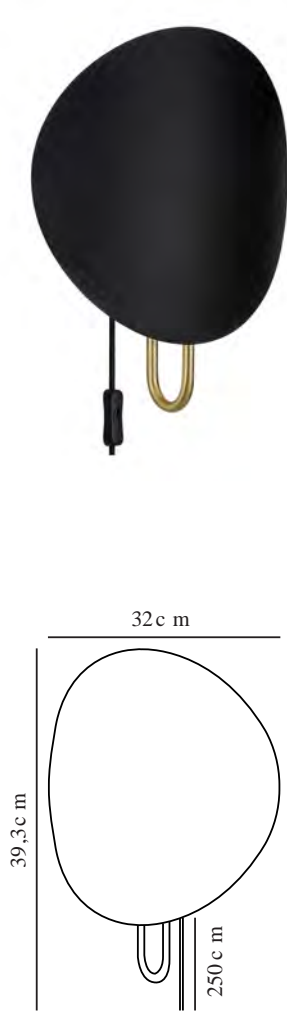

# SPARGO | WALL LIGHT | BLACK/BRASS

2320361003

Voltage (V): 220-240 Volt  
IP degree: IP20  
Maximum bulb wattage (W): 25W  
Class (Class 1, Class 2, Class 3):  
Class 2 (Double isolated)  
Socket type: E27  
Switch placement: On the cable  
  
Primary material: Metal  
Secondary material: Plastic  
Colour of the cable: Black  
Length of the cable (cm): 180  
Surface material of the cable:  
Textile  
Is the cable replaceable: True  
Colour: Black/Brass

Height (cm): 39.3  
Width (cm): 32  
Shade Diameter (cm): 32  
Outdoor base dimension (cm): 10  
Lenght (cm): 32  
  
EAN: 5704924014550  
Item Number: 2320361003  
Pcs Per Master Carton: 3

Sales Box Height (cm): 39  
Sales Box Width(cm): 39.5  
Sales Box Depth (cm): 12.5  
Sales Box Volume m<sup>3</sup> : 0.0193  
Product net weight (kg): 1.16

- Soft, indirect light • Soft reflection of light on the wall
- Beautiful brushed brass details

Indirect light is the driving force behind the Spargo wall light by Danish Anker Studio. The large, slightly curved shade reflects the light onto the wall and diffuses it into the room. The shade is elegantly held by the brushed brass base.