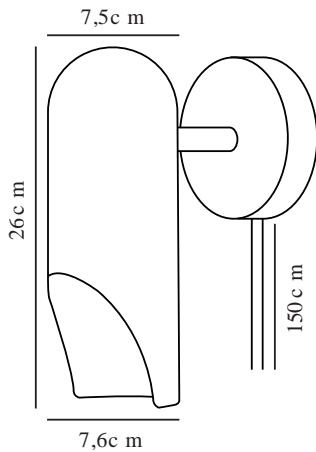

ROCHELLE | WALL LIGHT | BLACK

2320301003

Voltage (V): 220-240 Volt
IP degree: IP20
Maximum bulb wattage (W): 8W
Class (Class 1, Class 2, Class 3):
Class 2 (Double isolated)
Socket type: GU10
Switch placement: On the base
Parallel connection: False

Primary material: Metal
Secondary material: Plastic
Colour of the cable: Black
Length of the cable (cm): 180
Surface material of the cable:
Textile
Is the cable replaceable: True
Suitable for Seaside: False
Colour: Black

Height (cm): 20.5
Width (cm): 10
Shade Diameter (cm): 7.6
Outdoor base dimension (cm): 10
Lenght (cm): 10
Tilt Angle (°): 40
Turning Angle (°): 350

EAN: 5704924015410
Item Number: 2320301003
Pcs Per Master Carton: 3

Sales Box Height (cm): 22.5
Sales Box Width(cm): 17.5
Sales Box Depth (cm): 12
Sales Box Volume m³ : 0.0047
Product net weight (kg): 0.78

• Beautiful and minimalist design • Modern Italian design language