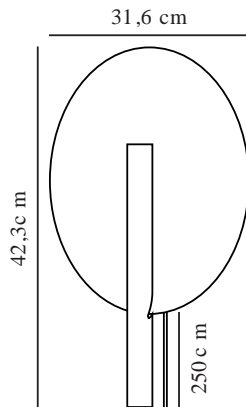

FURIKO | WALL LIGHT | BLACK

2320241003

Voltage (V): 220-240 Volt
IP degree: IP20
Maximum bulb wattage (W): 6W
Class (Class 1, Class 2, Class 3):
Class 2 (Double isolated)
Socket type: G9
Switch placement: On the cable

Primary material: Metal
Secondary material: Plastic
Colour of the cable: White
Length of the cable (cm): 180
Surface material of the cable:
Textile
Is the cable replaceable: True
Colour: Black

Height (cm): 42.3
Width (cm): 31.6
Shade Diameter (cm): 31.6
Outdoor base dimension (cm): 10
Lenght (cm): 31.6

EAN: 5704924014444
Item Number: 2320241003
Pcs Per Master Carton: 3

Sales Box Height (cm): 39
Sales Box Width(cm): 46.5
Sales Box Depth (cm): 12
Sales Box Volume m³ : 0.0218
Product net weight (kg): 1.07