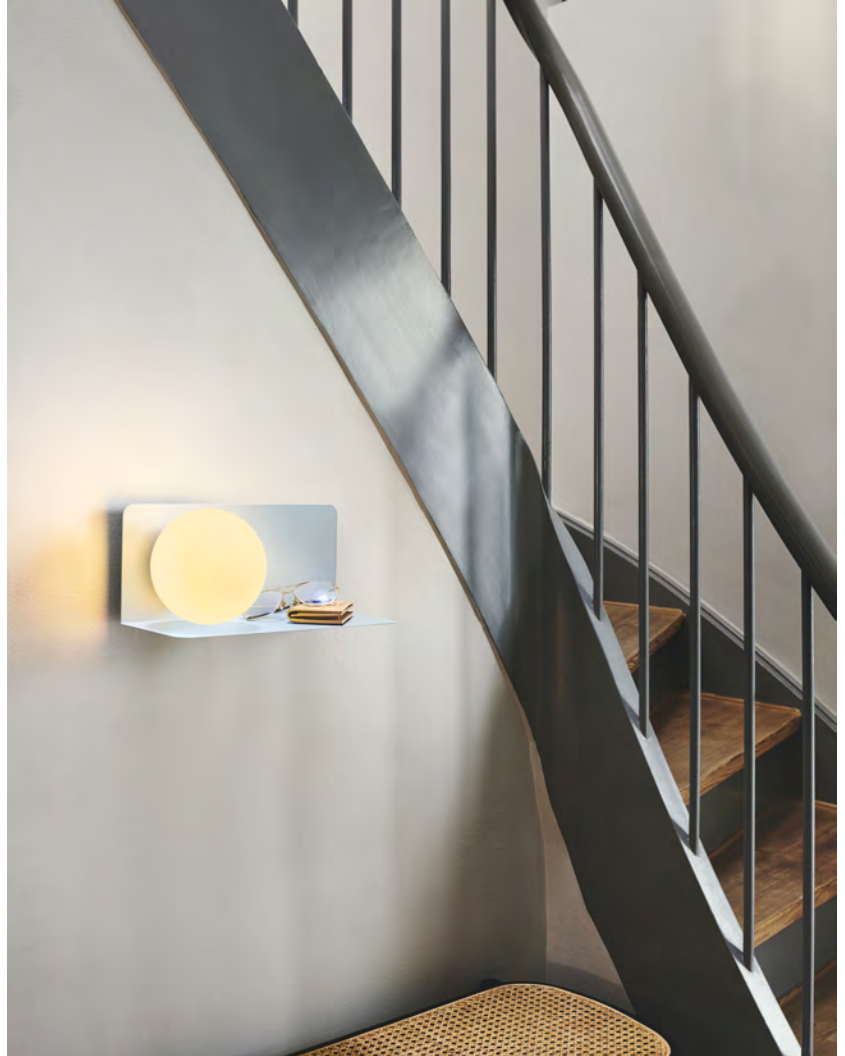

LILIBETH | WALL LIGHT | BLUE

2312931006

nordlux®

Voltage (V): 220-240 Volt
IP degree: IP20
Maximum bulb wattage (W): 25W
Class (Class 1, Class 2, Class 3):
Class 2 (Double isolated)
Socket type: E14
Switch placement: On the cable
Parallel connection: False

Primary material: Metal
Secondary material: Glass
Colour of the cable: White
Length of the cable (cm): 150
Surface material of the cable:
Plastic
Is the cable replaceable: True
Colour: Blue

Height (cm): 16
Width (cm): 35
Shade Diameter (cm): 15
Length (cm): 35
Mount directly into insulation:
False

- Wall light and shelf in one
- The opal glass shade provides a soft, diffused light
- Perfect in the children's room

Lilibeth is a lamp and shelf in one elegant design. Place it next to your bed or in the hallway to hold important necessities such as your phone, book or keys. The opal white glass dome ensures a pleasant, diffused light. Also perfect as a bedside light for the children's room to make your little ones feel safe during the night.

The glass in this lamp is mouth-blown and has been individually hand crafted. Due to this unique process, air bubbles may appear in the glass and the thickness of the glass can also vary. This gives the glass its character and vivid appearance.