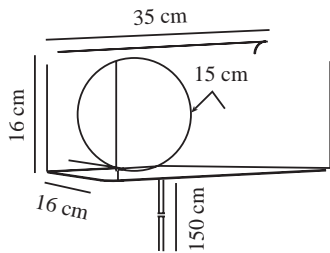

LILIBETH | WALL LIGHT | BLUE

2312931006

nordlux®

Voltage (V): 220-240 Volt
IP degree: IP20
Maximum bulb wattage (W): 25W
Class (Class 1, Class 2, Class 3):
Class 2 (Double isolated)
Socket type: E14
Switch placement: On the cable
Parallel connection: False

Primary material: Metal
Secondary material: Glass
Colour of the cable: White
Length of the cable (cm): 150
Surface material of the cable:
Plastic
Is the cable replaceable: True
Colour: Blue

Height (cm): 16
Width (cm): 35
Shade Diameter (cm): 15
Length (cm): 35
Mount directly into insulation:
False

EAN: 5704924016011
TUN: 2326316
Item Number: 2312931006

Pcs Per Master Carton: 3
Sales Box Height (cm): 36.5
Sales Box Width(cm): 20.5
Sales Box Depth (cm): 18.5
Sales Box Volume m³ : 0.0138
Product net weight (kg): 1.55