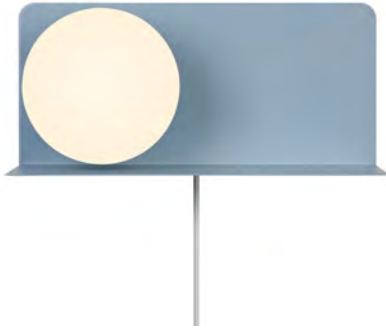

LILIBETH | WALL LIGHT | BLUE

2312931006

nordlux®

Voltage (V): 220-240 Volt
IP degree: IP20
Maximum bulb wattage (W): 25W
Class (Class 1, Class 2, Class 3):
Class 2 (Double isolated)
Socket type: E14
Switch placement: On the cable
Parallel connection: False

Primary material: Metal
Secondary material: Glass
Colour of the cable: White
Length of the cable (cm): 150
Surface material of the cable:
Plastic
Is the cable replaceable: True
Colour: Blue

Height (cm): 16
Width (cm): 35
Shade Diameter (cm): 15
Length (cm): 35
Mount directly into insulation:
False

- Wall light and shelf in one
- The opal glass shade provides a soft, diffused light
- Perfect in the children's room

Lilibeth is a lamp and shelf in one elegant design. Place it next to your bed or in the hallway to hold important necessities such as your phone, book or keys. The opal white glass dome ensures a pleasant, diffused light. Also perfect as a bedside light for the children's room to make your little ones feel safe during the night.

The glass in this lamp is mouth-blown and has been individually hand crafted. Due to this unique process, air bubbles may appear in the glass and the thickness of the glass can also vary. This gives the glass its character and vivid appearance.