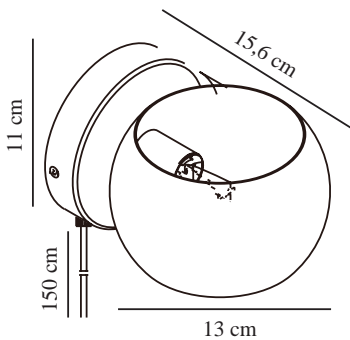

BELIR | WALL LIGHT | BLACK

2312201003

nordlux®

Voltage (V): 220-240 Volt
IP degree: IP20
Maximum bulb wattage (W): 5W
Class (Class 1, Class 2, Class 3):
Class 2 (Double isolated)
Socket type: G9
Switch placement: On the cable
Parallel connection: False

Primary material: Metal
Secondary material: Plastic
Colour of the cable: Black
Length of the cable (cm): 150
Surface material of the cable:
Plastic
Is the cable replaceable: True
Colour: Black

Height (cm): 11
Width (cm): 15.6
Shade Diameter (cm): 13
Outdoor base dimension (cm): 11
Mount directly into insulation:
False
Turning Angle (°): 320

EAN: 5704924015694
TUN: 2326294
Item Number: 2312201003

Pcs Per Master Carton: 3
Sales Box Height (cm): 17
Sales Box Width(cm): 14
Sales Box Depth (cm): 12
Sales Box Volume m³ : 0.0029
Product net weight (kg): 0.36