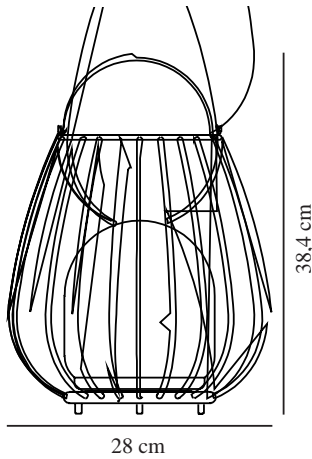

JIM TO-GO | BATTERY LIGHT | ORANGE

2218105027

nordlux®

IP degree: IP54
Class (Class 1, Class 2, Class 3):
Class 3 (12V)
Socket type: LED Module
Switch placement: On the base

Primary material: Metal
Secondary material: Plastic
Colour of the cable: White
Length of the cable (cm): 100
Surface material of the cable:
Plastic
Suitable for Seaside: False
Colour: Orange

Height (cm): 30.3
Width (cm): 28
Shade Diameter (cm): 16
Outdoor base dimension (cm): 14
Lenght (cm): 28

EAN: 5704924010743
TUN: 2276868
Item Number: 2218105027
Pcs Per Master Carton: 4
Sales Box Height (cm): 32.5
Sales Box Width(cm): 29.5

Sales Box Depth (cm): 29.5
Sales Box Volume m³ : 0.0283
Product net weight (kg): 1.54

Brightness of light (Lumen): 300
Colour temperature (Kelvin): 2700
Ra-value : 80
Lifetime (hours): 30000
Battery lasting time for each
lumen: 300lm/5h; 150lm/10h;
75lm/18h
Battery recharging 0%-100% (h):
7
Energy class: Exempt
Actual watt (W): 3