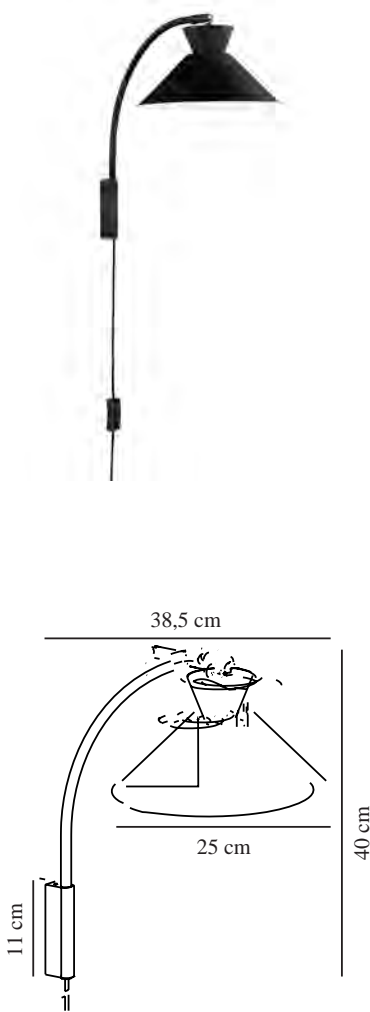

DIAL | WALL LIGHT | BLACK

2213371003

nordlux®

Voltage (V): 220-240 Volt
IP degree: IP20
Maximum bulb wattage (W): 40W
Class (Class 1, Class 2, Class 3):
Class 2 (Double isolated)
Socket type: E27
Switch placement: On the cable
Parallel connection: False

Primary material: Metal
Secondary material: Plastic
Colour of the cable: Black
Length of the cable (cm): 150
Surface material of the cable:
Plastic
Is the cable replaceable: False
Colour: Black

Height (cm): 40.2
Width (cm): 25
Shade Diameter (cm): 25
Lenght (cm): 25
Mount directly into insulation:
False
Turning Angle (°): 120

- Nordic simplicity with clean lines • Decorative uplight effect creating a floating vibe • Updated look from the fifties and sixties
- Adjustable lamp head for a directional light • Slim fixture for wall mounting

Dial is a modern and contemporary family inspired by distinctive lighting designs from the 50s. The style is Nordic and streamlined, with an open and geometric shape that allows for lots of light to shine through. The open shade creates a decorative uplight effect when the light is turned on. The curved wall bracket supports the light and elegant expression.