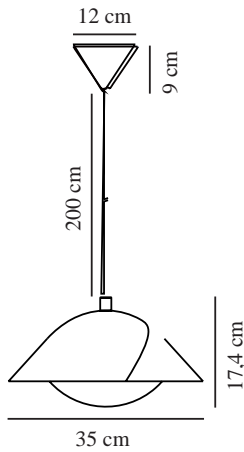

FREYA 35 | PENDANT | BLACK

2213083003

nordlux®

Voltage (V): 220-240 Volt
IP degree: IP20
Maximum bulb wattage (W): 40W
Class (Class 1, Class 2, Class 3):
Class 2 (Double isolated)
Socket type: E27
Parallel connection: False

Primary material: Metal
Colour of the cable: Black
Length of the cable (cm): 200
Surface material of the cable:
Plastic
Is the cable replaceable: False
Colour: Black

Height (cm): 17
Width (cm): 35
Shade Diameter (cm): 35
Lenght (cm): 35

EAN: 5704924011757
TUN: 2276925
Item Number: 2213083003
Pcs Per Master Carton: 3

Sales Box Height (cm): 37
Sales Box Width(cm): 37
Sales Box Depth (cm): 23.5
Sales Box Volume m³ : 0.0322
Product net weight (kg): 1.06