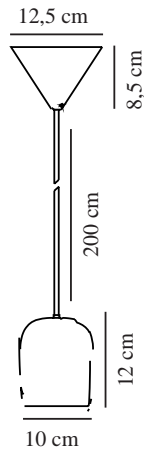

NOTTI 10 | PENDANT | GREY

2213073010

nordlux®

Voltage (V): 220-240 Volt
IP degree: IP20
Maximum bulb wattage (W): 25W
Class (Class 1, Class 2, Class 3):
Class 2 (Double isolated)
Socket type: E27
Parallel connection: False

Primary material: Metal
Colour of the cable: Black
Length of the cable (cm): 200
Surface material of the cable:
Plastic
Is the cable replaceable: False
Colour: Grey

Height (cm): 12
Width (cm): 10
Shade Diameter (cm): 10
Length (cm): 300

EAN: 5704924011719
TUN: 2276926
Item Number: 2213073010
Pcs Per Master Carton: 6

Sales Box Height (cm): 15
Sales Box Width (cm): 15
Sales Box Depth (cm): 13
Sales Box Volume m³: 0
Product net weight (kg): 0.419

- Small, organic and elegantly shaped pendant • Nordic simplicity
- Matching colour inside to give a soft light • Hang three or more lamps together in a line or cluster

Notti has an organic and harmonic shape in a light, Nordic design expression. Here simplicity is key - the soft, matte surface matches the colour inside the pendant for an elegant effect and a soft light. Hang three or more lamps together in a line or a cluster to create a cool effect.