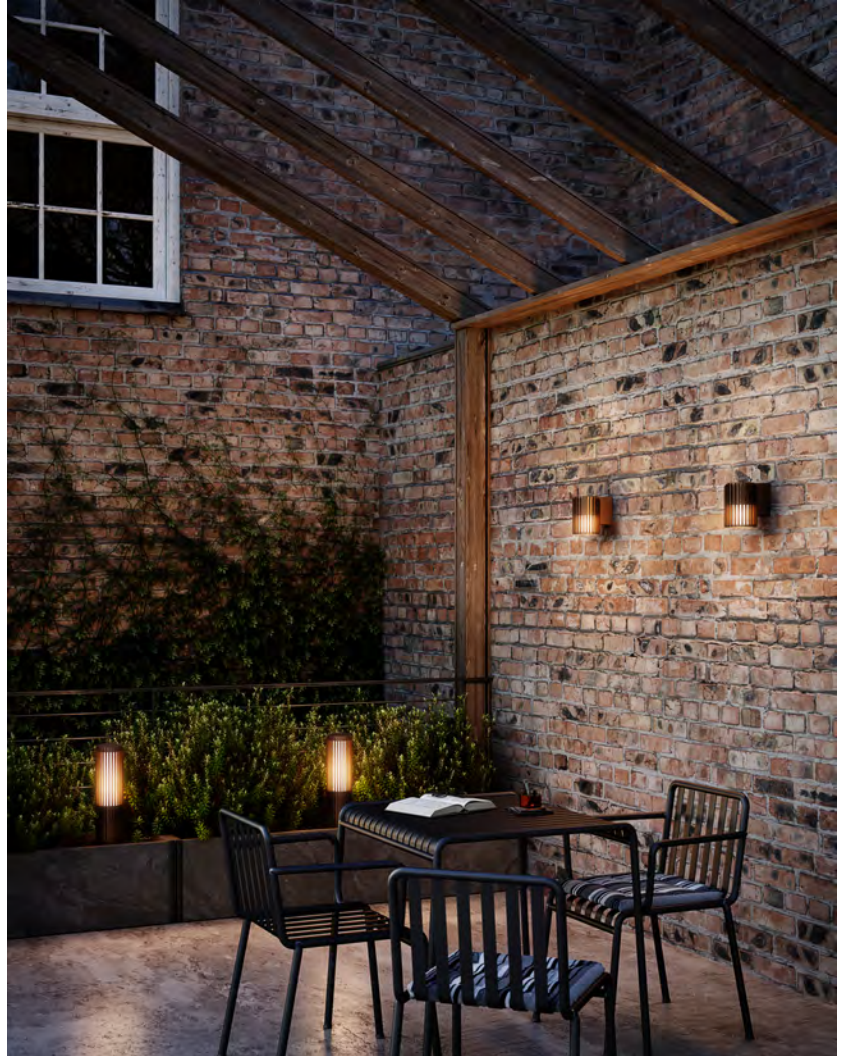

ALUDRA | WALL LIGHT | BROWN METALLIC

2118011061

nordlux®

Voltage (V): 230 Volt
IP degree: IP54
Maximum bulb wattage (W): 15W
Class (Class 1, Class 2, Class 3):
Class 1 (Earth contact)
Socket type: E27
Parallel connection: True

Height (cm): 16.8
Shade Diameter (cm): 12.4
Projection (cm): 17.4
EAN: 5704924004407
TUN: 2140610
Item Number: 2118011061

Pcs Per Master Carton: 3
Sales Box Height (cm): 18.5
Sales Box Width(cm): 19.5
Sales Box Depth (cm): 14
Sales Box Volume m³ : 0.0051
Product net weight (kg): 0.95

Primary material: Aluminium
Secondary material: Plastic
Colour of the glass: Opal white
Suitable for Seaside: False
Colour: Brown metallic

- Small, compact design
- Beautiful light and shadow effect
- Parallel connection possible

Sculptural design and modern minimalism are the keywords for the Aludra series by renowned Jacob Jensen Design. A compact and versatile wall light that creates a beautiful light and shadow effect and welcoming ambience in your outdoor spaces.