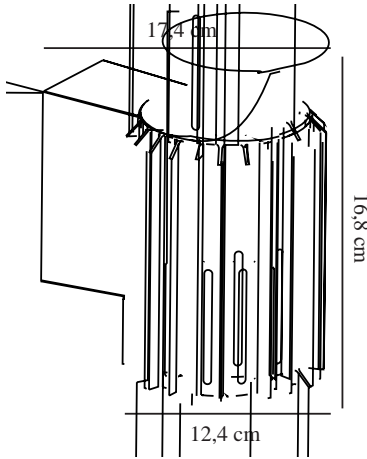

# ALUDRA | WALL LIGHT | BROWN METALLIC

2118011061

nordlux®

Voltage (V): 230 Volt  
IP degree: IP54  
Maximum bulb wattage (W): 15W  
Class (Class 1, Class 2, Class 3):  
Class 1 (Earth contact)  
Socket type: E27  
Parallel connection: True

Height (cm): 16.8  
Shade Diameter (cm): 12.4  
Projection (cm): 17.4  
EAN: 5704924004407  
TUN: 2140610  
Item Number: 2118011061

Pcs Per Master Carton: 3  
Sales Box Height (cm): 18.5  
Sales Box Width(cm): 19.5  
Sales Box Depth (cm): 14  
Sales Box Volume m<sup>3</sup> : 0.0051  
Product net weight (kg): 0.95

Primary material: Aluminium  
Secondary material: Plastic  
Colour of the glass: Opal white  
Suitable for Seaside: False  
Colour: Brown metallic

- Small, compact design
- Beautiful light and shadow effect
- Parallel connection possible