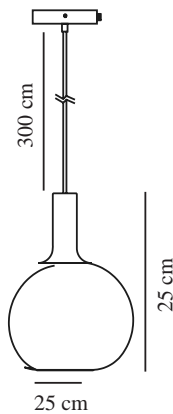

# ALTON 25 | PENDANT | BLACK

47313047

nordlux®

Voltage (V): 220-240 Volt  
IP degree: IP20  
Maximum bulb wattage (W): 60W  
Class (Class 1, Class 2, Class 3):  
Class 1 (Earth contact)  
Socket type: E27  
Dimmerable: Yes with compatible  
bulb

Colour: Black  
Height (cm): 33  
Shade Diameter (cm): 25  
EAN: 5701581452688  
TUN: 2042267  
Item Number: 47313047

Pcs Per Master Carton: 3  
Sales Box Height (cm): 31  
Sales Box Width(cm): 27  
Sales Box Depth (cm): 27  
Sales Box Volume m<sup>3</sup> : 0.0226  
Product net weight (kg): 1.43

Primary material: Glass  
Secondary material: Metal  
Colour of the glass: Smoked  
Colour of the cable: Black  
Length of the cable (cm): 300  
Surface material of the cable:  
Textile  
Is the cable replaceable: False